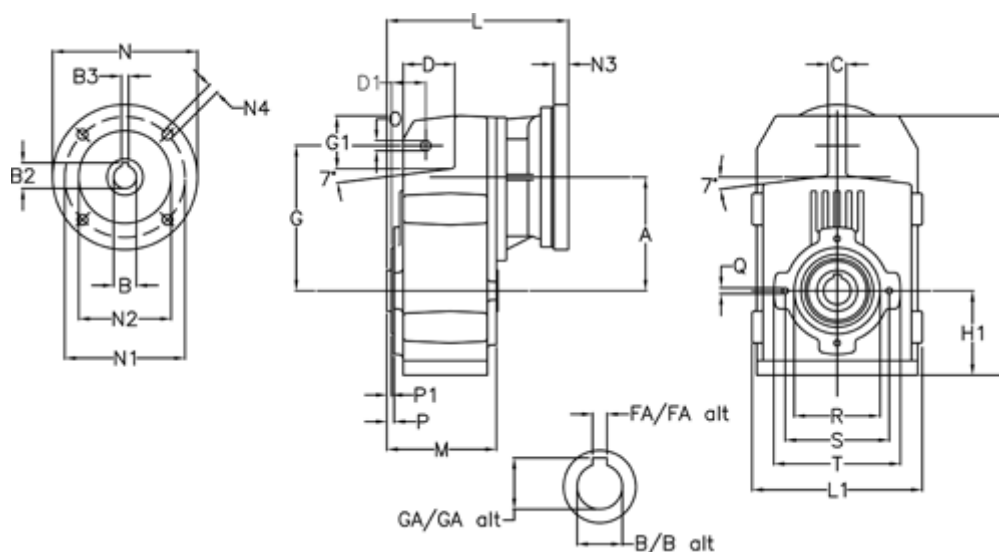

Article number: 29560107113225
 Description: Shaft mounted gear
 A102H25-71,1-P71B5

Measures

A = 112.50	FA = 8	M = 100.5	Q = M8x12
B = 25	G = 140	N = 160	R = 80
B1 = 14	G1 = 51.0	N1 = 130	S = 100
B2 = 16.3	GA = 28.3	N2 = 110	T = 120
B3 = 5	H = 251.0	N4 = M8x16	
C = 20	H1 = 84.0	O = 11	
D = 47.5	L = 185.5	P = 4.5	
D1 = 35.0	L1 = 170	P1 = 3.0	